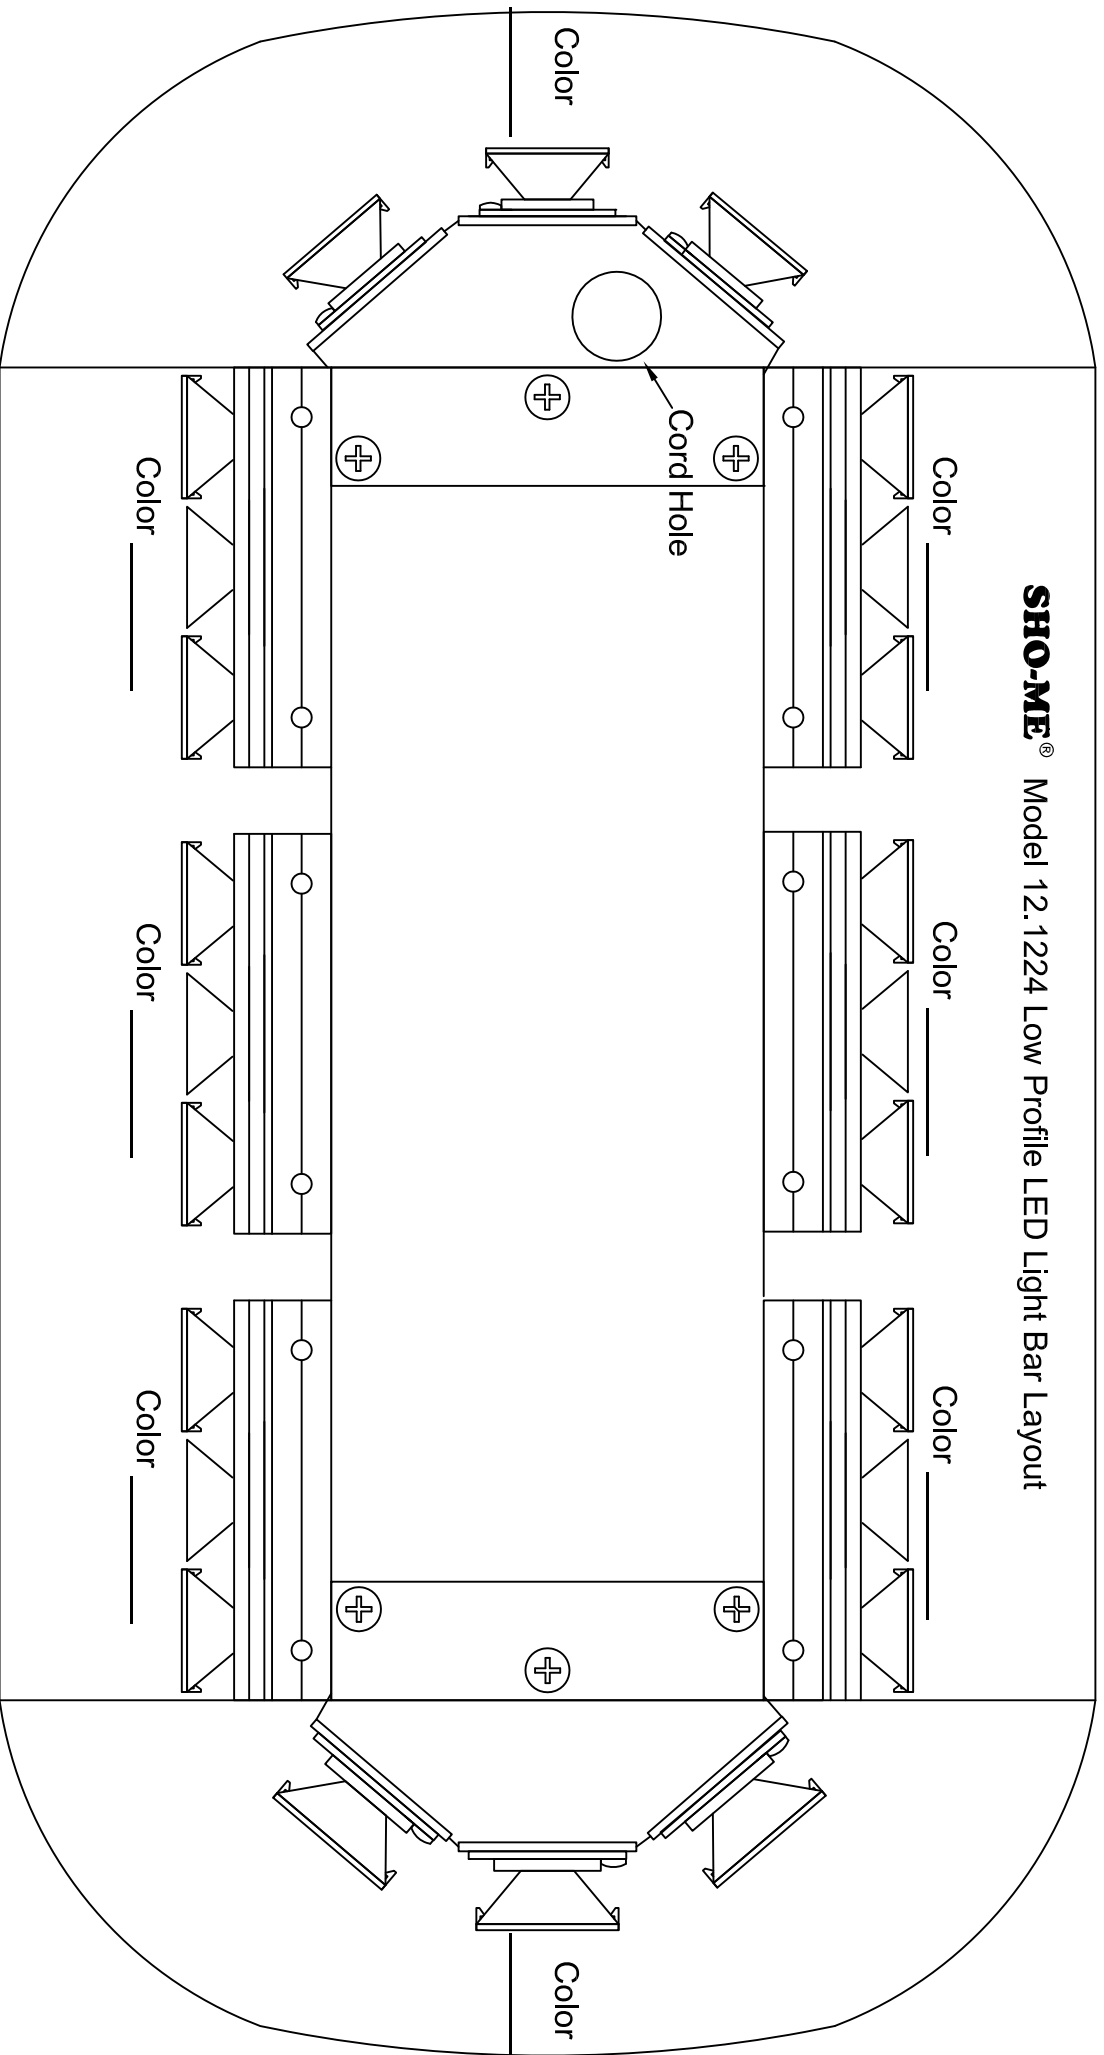

Front 

SHO-ME® Model 12.1224 Low Profile LED Light Bar Layout

Rear