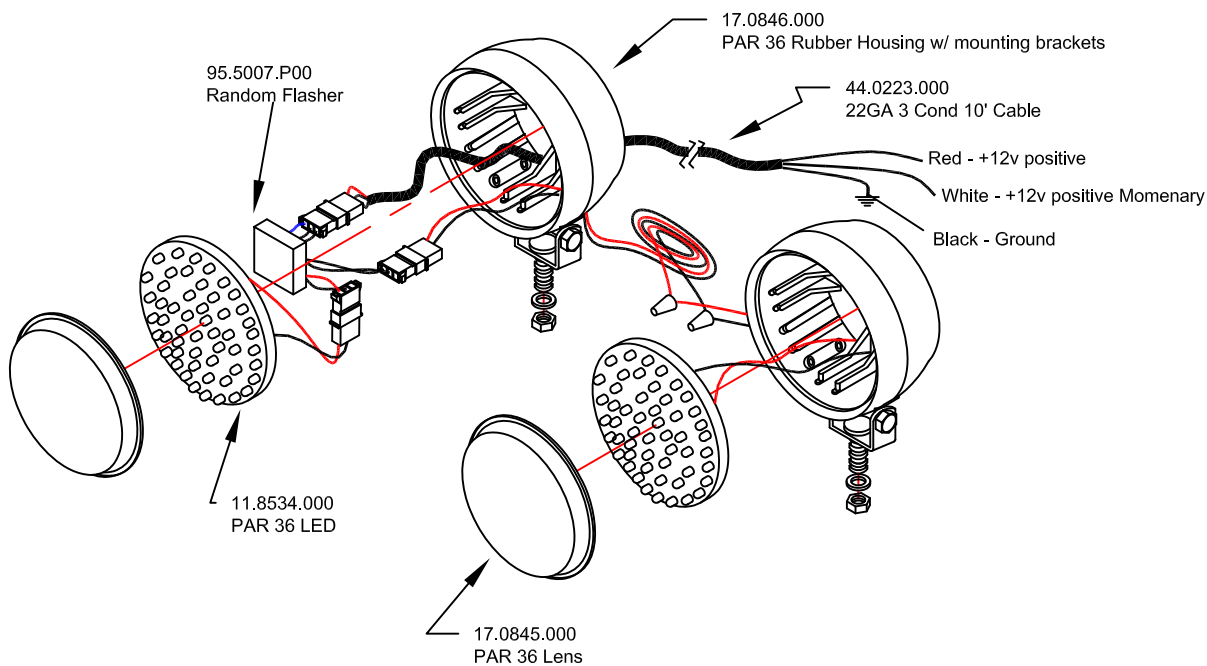

MODEL NO. 11.1744
Mega-Bright
PAR 36 LED Kit

GENERAL INFORMATION:

The **SHO-ME**® PAR 36 LED has 34 high-intensity LEDs. They come in weather-proof rubber housings with adjustable brackets. The LEDs come in assorted colors: amber, blue, green, red or white. The polycarbonate outer lenses come in assorted colors: amber, blue, green, red or clear. Internal LED flasher with seven selectable strobe-style flash patterns including Random.

Flash Patterns

- | | |
|--------------------|---------------------|
| Double Alternating | Double Simultaneous |
| Quad Alternating | Quad Simultaneous |
| Quint Alternating | Random |
| MEGA Alternating | |