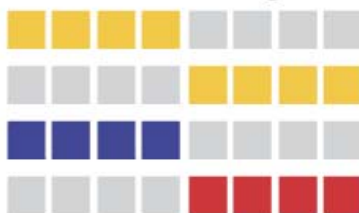

Model 11.1000CH

Left Arrow

Left Arrow - Double Flash

Right Arrow

Right Arrow - Double Flash

Double Alt Ends

Center Out

Random

Alternating

Scan

Random

Quad Flash 4-4

Random