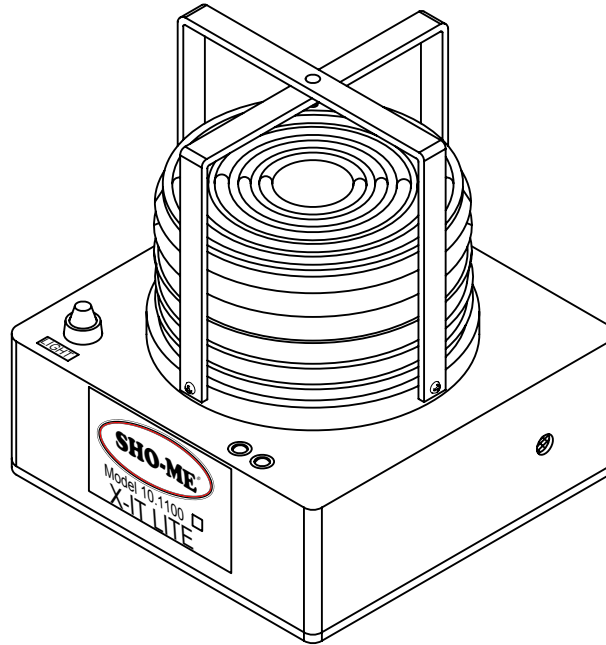

MODEL NO. 10.1100  
X-IT LITE

The **SHO-ME**® X-IT LITE is equipped with one waterproof on/off switch that activates the LED Beacon in a Quad Flash Pattern.

The **SHO-ME**® X-IT LITE is powered by a rechargeable 12v, 4.5 A/hr, sealed, lead acid battery system. The X-IT LITE comes with a 110 volt AC charger. **Note:** When not in use, leave the X-IT LITE on the charger, so it will always be ready.