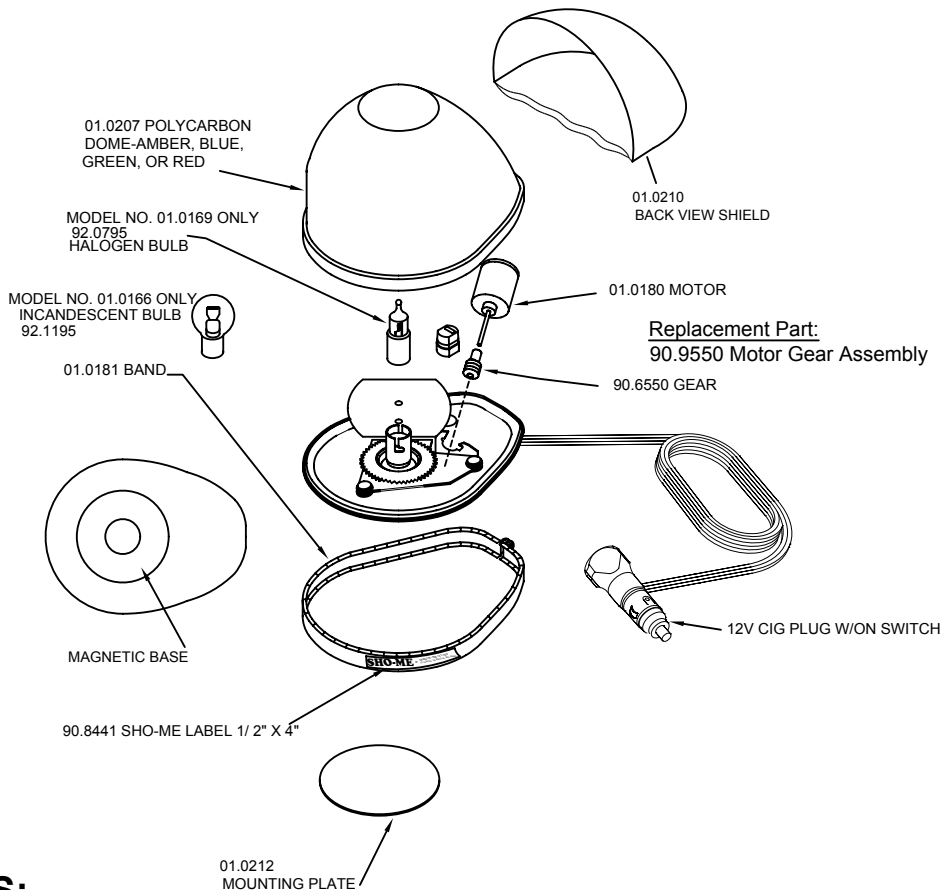

MODEL NO. 01.0166 (Incandescent)  
& 01.0169 (Halogen)  
12V. Tear Drop w/ Magnetic Base

**! WARNING !**

The steel content of vehicle roofs varies considerably and some may not be suitable for mounting warning lights with magnetic bases. It is the sole responsibility of the user to determine if portable warning lights may be safely used on the exterior of their vehicle.

**INSTALLATION INSTRUCTIONS:**

This unit is supplied with a dome hood for driver eye protection during dashboard mounted situations. A metal plate is provided to facilitate mounting your new **SHO-ME**® 01.0166 or 01.0169 to a vinyl dashboard. Simply strip the back to back adhesive pieces and apply to the surface of the plate. Then press firmly against the area of the dashboard on which you desire to mount the light. \*Do not touch Halogen bulb with bare hand.\*

**WARNING!**

On vehicles equipped with driver and/or passenger side air bag systems (SRS), this equipment, including its supply wiring, should be mounted within the area specified by the vehicles **manufacturer**. Failure to mount the equipment within the area specified by the **manufacturer** of the vehicle could result in damage and reduced effectiveness to the air bag and/or cause the equipment to become a projectile in the event of air bag deployment, resulting in serious personal injury and possibly death. To determine the specified air bag deployment area, please refer to your vehicles manual or contact the manufacturer of the vehicle if this information is not found in the vehicles manual.