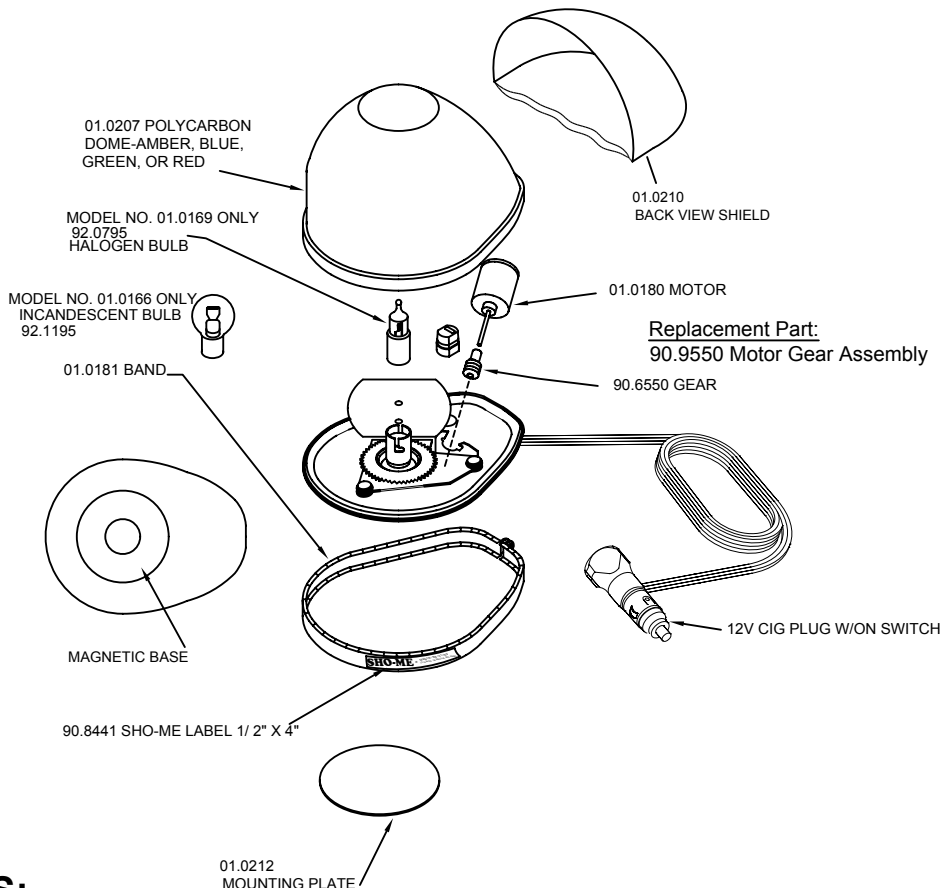

MODEL NO. 01.0166 (Incandescent)
& 01.0169 (Halogen)
12V. Tear Drop w/ Magnetic Base

! WARNING !

The steel content of vehicle roofs varies considerably and some may not be suitable for mounting warning lights with magnetic bases. It is the sole responsibility of the user to determine if portable warning lights may be safely used on the exterior of their vehicle.

INSTALLATION INSTRUCTIONS:

This unit is supplied with a dome hood for driver eye protection during dashboard mounted situations. A metal plate is provided to facilitate mounting your new **SHO-ME**® 01.0166 or 01.0169 to a vinyl dashboard. Simply strip the back to back adhesive pieces and apply to the surface of the plate. Then press firmly against the area of the dashboard on which you desire to mount the light. *Do not touch Halogen bulb with bare hand.*

WARNING!

On vehicles equipped with driver and/or passenger side air bag systems (SRS), this equipment, including its supply wiring, should be mounted within the area specified by the vehicles **manufacturer**. Failure to mount the equipment within the area specified by the **manufacturer** of the vehicle could result in damage and reduced effectiveness to the air bag and/or cause the equipment to become a projectile in the event of air bag deployment, resulting in serious personal injury and possibly death. To determine the specified air bag deployment area, please refer to your vehicles manual or contact the manufacturer of the vehicle if this information is not found in the vehicles manual.